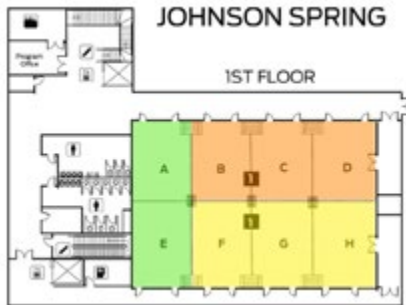

BREAKOUTS LOCATIONS

- CONFLICT OVERSEAS
- BEHIND ENEMY LINES
- BOOTCAMP