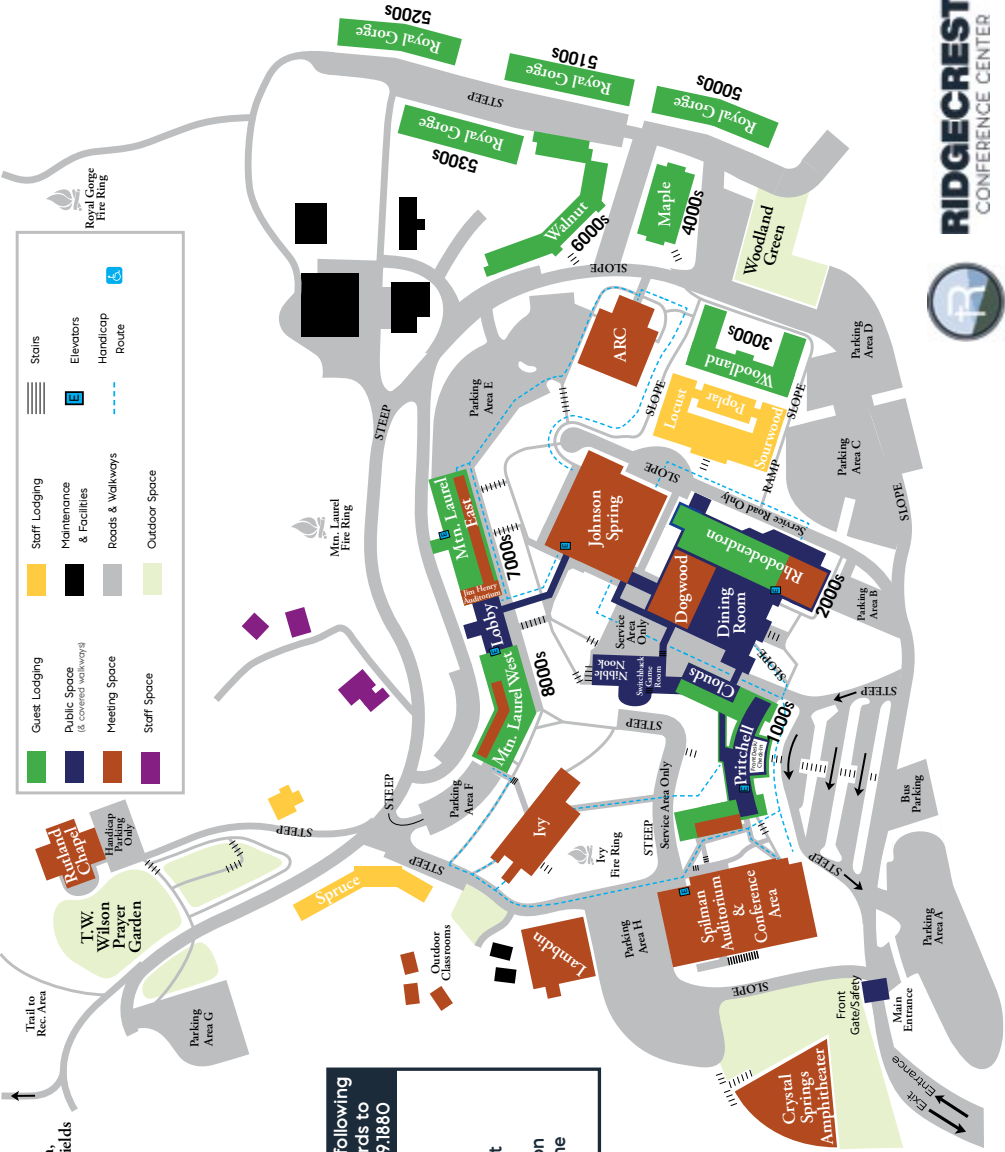

To Miniature Golf,
Tennis Courts, Gym,
Hiking & Recreation Fields

Guest Lodging	Staff Lodging	Stairs
Public Space (if covered walkway)	Maintenance & Facilities	Elevators
Meeting Space	Roads & Walkways	Handicap Route
Staff Space	Outdoor Space	S

**Text the following
keywords to
828.539.1880**

- outlets
- menu
- prayer
- map
- support
- trails
- devotion
- welcome
- survey

RIDGECREST
CONFERENCE CENTER